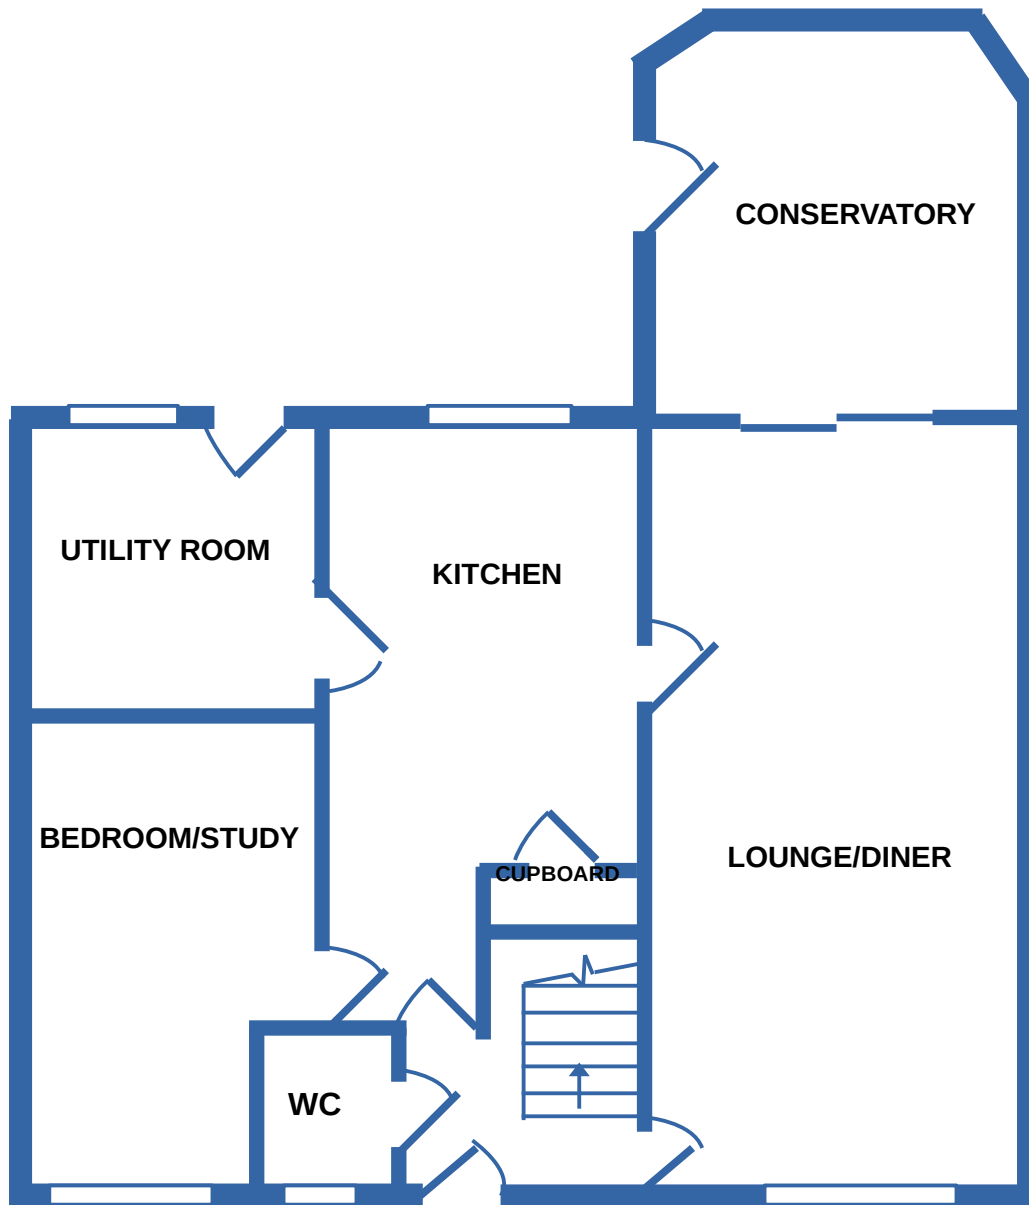

**20 MOOR LANE
CARLETON WF8 3RX**

**FLOOR PLAN
GROUND FLOOR**

**20 MOOR LANE
CARLETON WF8 3RX**

**FLOOR PLAN
FIRST FLOOR**